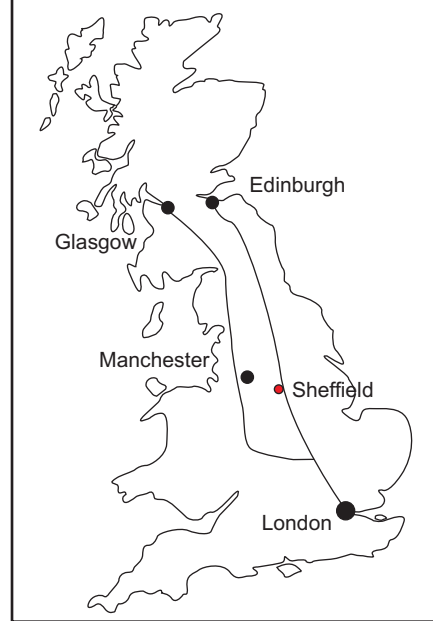

Archaeological Research Services Ltd

Sheffield Office

Queen's Buildings
55 Queen Street
Sheffield
S1 2DX

Tel: 0114 2750140

ARS Ltd

- Directions from M1, Junction 33:
- 1) After bearing off M1, at roundabout take 1st exit onto A630 (signposted Sheffield Centre)
 - 2) Continue forward onto A57
 - 3) At Park Square roundabout take 5th exit onto Exchange Place (signposted Low Don Valley A6109)
 - 4) Continue forward onto A61
 - 5) Turn left on Scargill Croft
 - 6) bear right onto New Street
 - 7) Turn right onto Queen Street
 - 8) ARS Ltd are located within Queen's Buildings

- Directions from Sheffield Station:
- Either,
- 1) Take the tram on the purple route service from the Sheffield Station/Sheffield Hallam University stop.
 - 2) After four stops get off at Cathedral.
 - 3) Head north onto York Street
 - 4) Turn left onto Campo Lane
 - 5) Turn right onto North Church Street
 - 6) Turn right onto Queen's Street

- Or,
- 1) Walk up Howard Street, past Hallam University and Sheffield Library (pedestrianised).
 - 2) Turn right at the Town Hall onto Fargate.
 - 3) At the Cathedral tram stop, follow directions above.