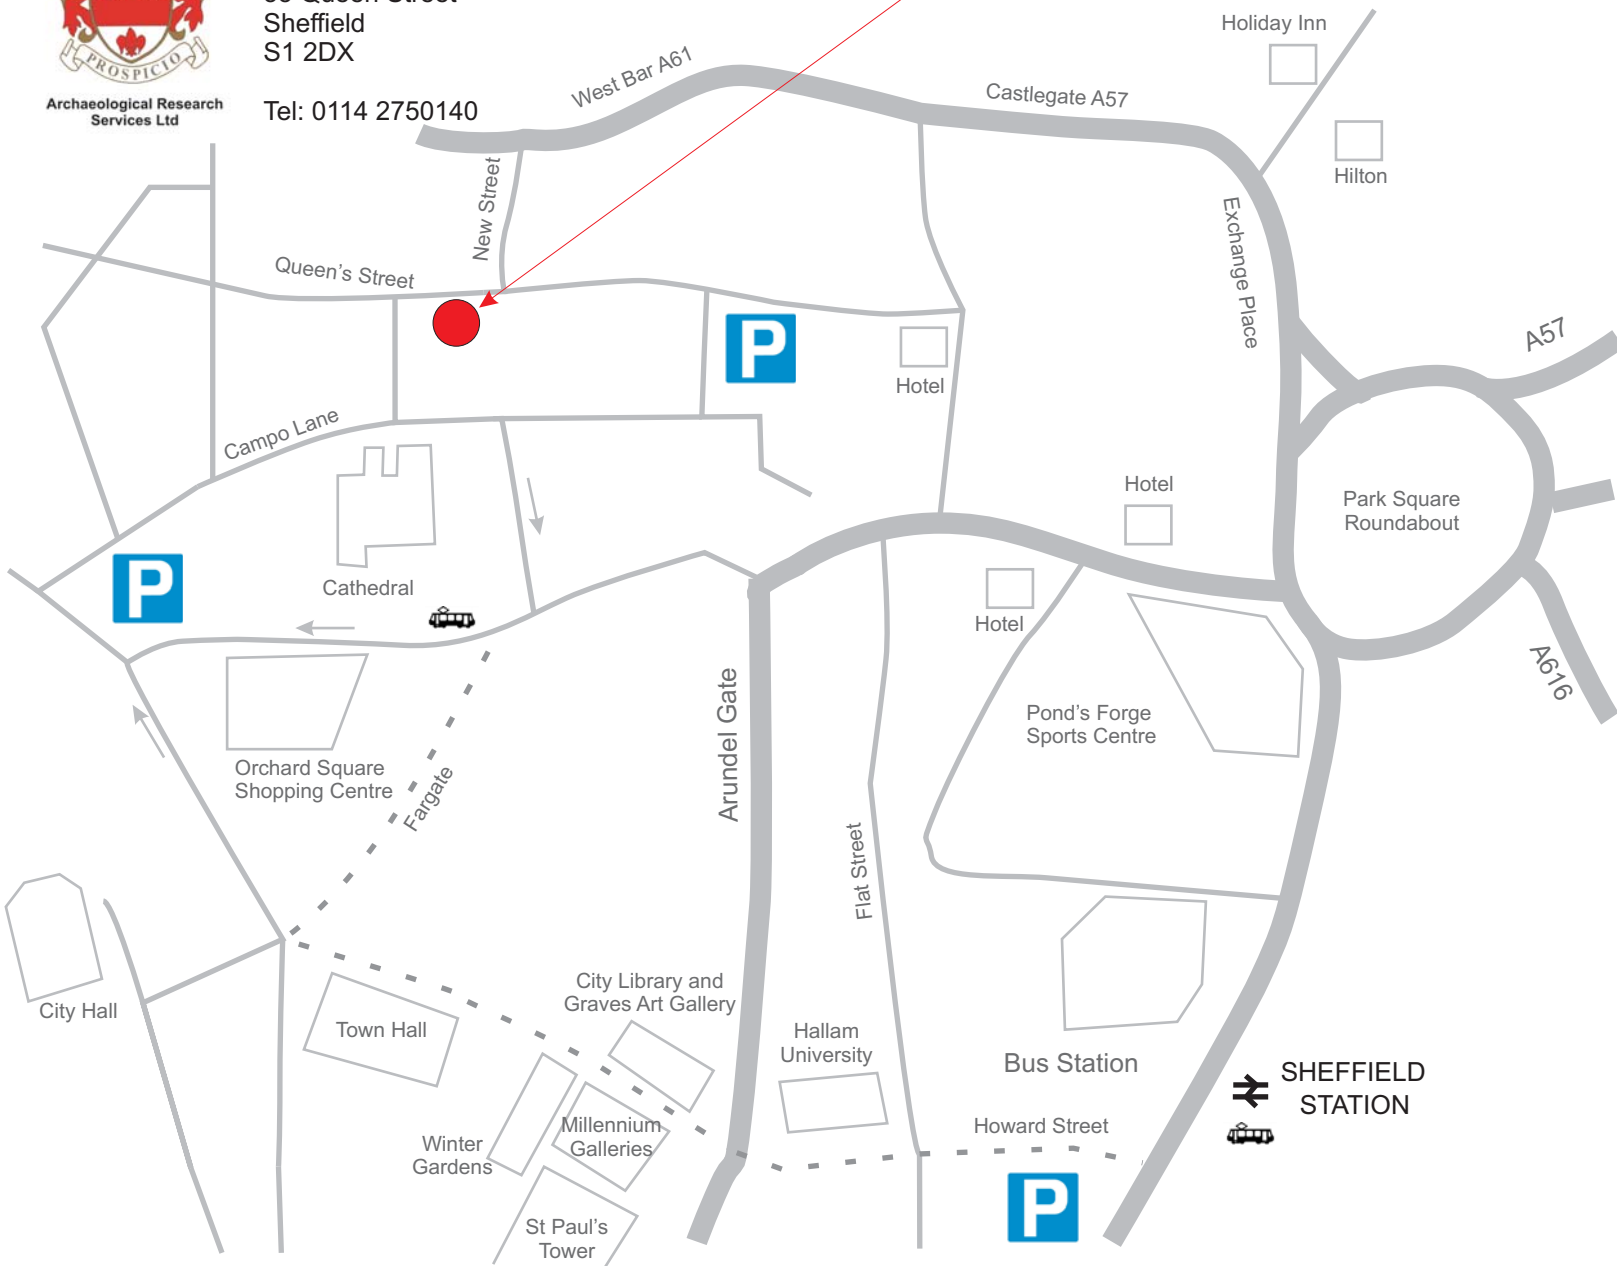

Archaeological Research Services Ltd

Sheffield Office

Queen's Buildings
55 Queen Street
Sheffield
S1 2DX

Tel: 0114 2750140

ARS Ltd

- Directions from M1, Junction 33:
- 1) After bearing off M1, at roundabout take 1st exit onto A630 (signposted Sheffield Centre)
 - 2) Continue forward onto A57
 - 3) At Park Square roundabout take 5th exit onto Exchange Place (signposted Low Don Valley A6109)
 - 4) Continue forward onto A61
 - 5) Turn left on Scargill Croft
 - 6) bear right onto New Street
 - 7) Turn right onto Queen Street
 - 8) ARS Ltd are located within Queen's Buildings

- Directions from Sheffield Station:
- Either,
- 1) Take the tram on the purple route service from the Sheffield Station/Sheffield Hallam University stop.
 - 2) After four stops get off at Cathedral.
 - 3) Head north onto York Street
 - 4) Turn left onto Campo Lane
 - 5) Turn right onto North Church Street
 - 6) Turn right onto Queen's Street

- Or,
- 1) Walk up Howard Street, past Hallam University and Sheffield Library (pedestrianised).
 - 2) Turn right at the Town Hall onto Fargate.
 - 3) At the Cathedral tram stop, follow directions above.