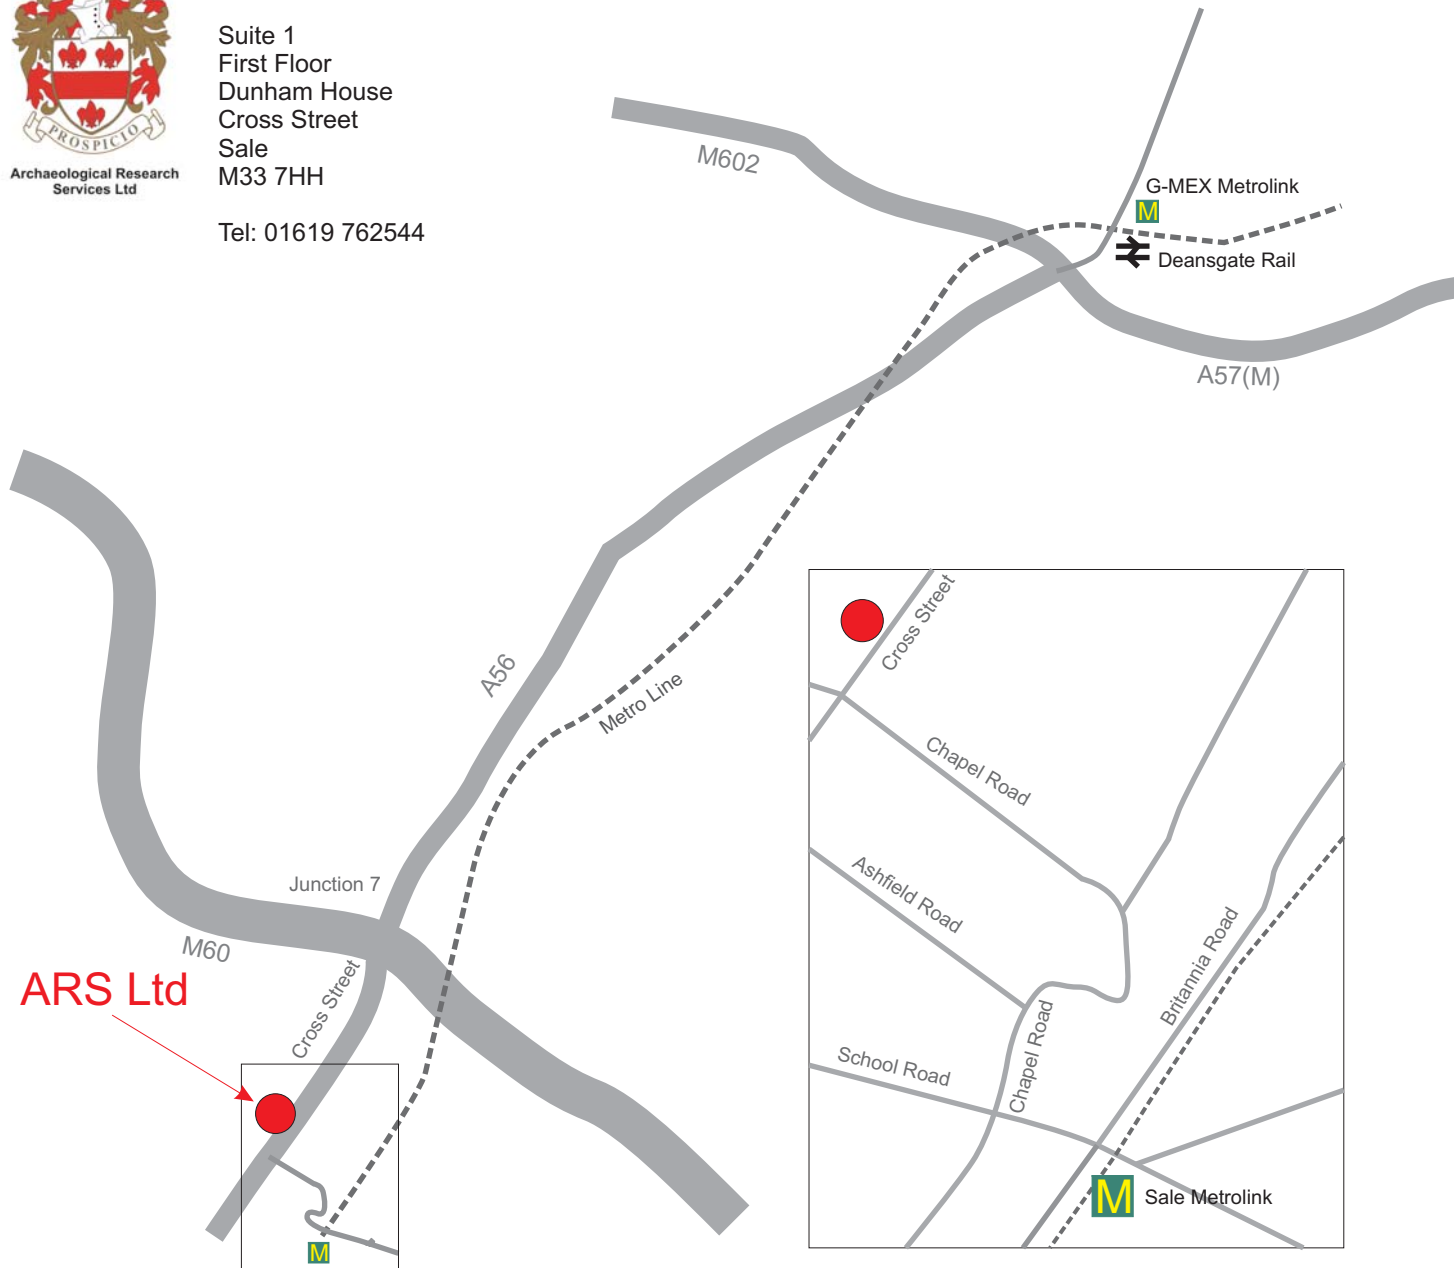

Archaeological Research
Services Ltd

Manchester Office

Suite 1
First Floor
Dunham House
Cross Street
Sale
M33 7HH

Tel: 01619 762544

Directions from the M60:

- 1) Leave the M60 at Junction 7, then keep left
- 2) Turn right onto the A56 (signposted Altrincham)
- 3) Dunham House is on the right.

Directions from Metro:

- 1) From the G-MEX Metro Station, take the Bury/Altrincham Line
- 2) After 5 stops, exit the train at Sale Station
- 3) Walk northwest on School Road
- 4) Turn right onto Chapel Road
- 5) Turn right onto Cross Street
- 6) ARS Ltd are located in Dunham House on the left hand side of the street.