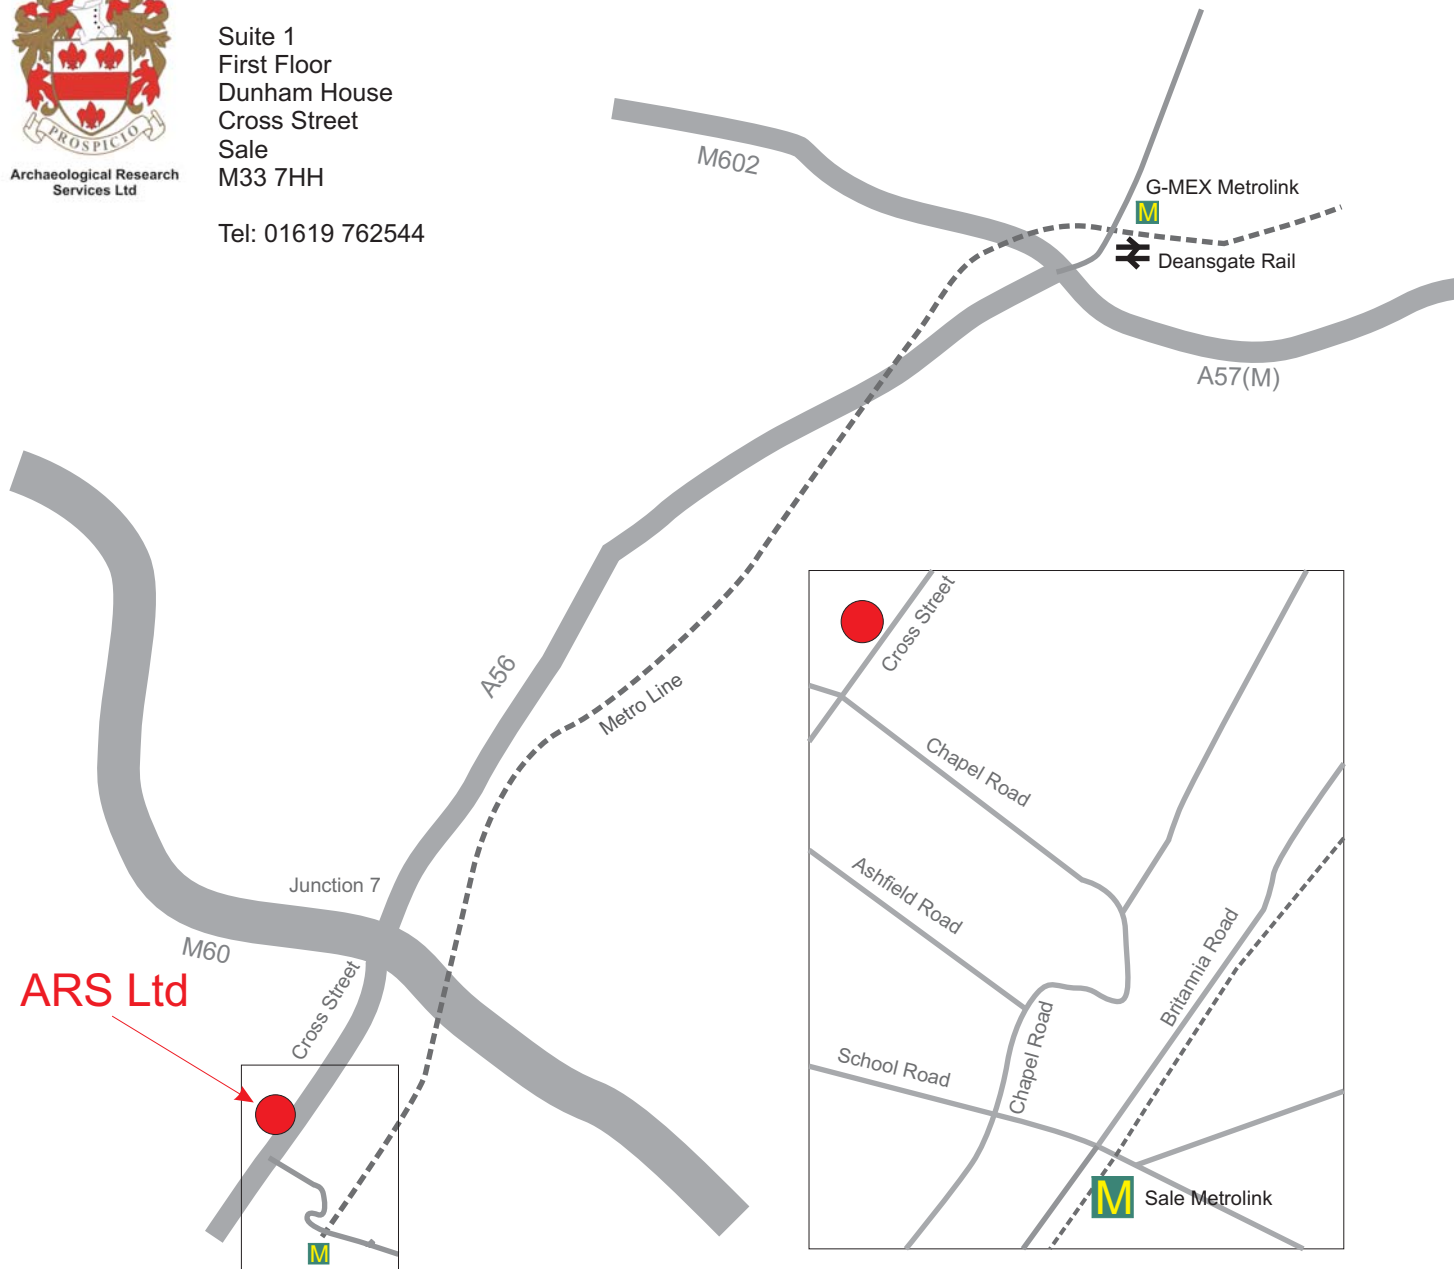

### Directions from the M60:

- 1) Leave the M60 at Junction 7, then keep left
- 2) Turn right onto the A56 (signposted Altrincham)
- 3) Dunham House is on the right.

### Directions from Metro:

- 1) From the G-MEX Metro Station, take the Bury/Altrincham Line
- 2) After 5 stops, exit the train at Sale Station
- 3) Walk northwest on School Road
- 4) Turn right onto Chapel Road
- 5) Turn right onto Cross Street
- 6) ARS Ltd are located in Dunham House on the left hand side of the street.