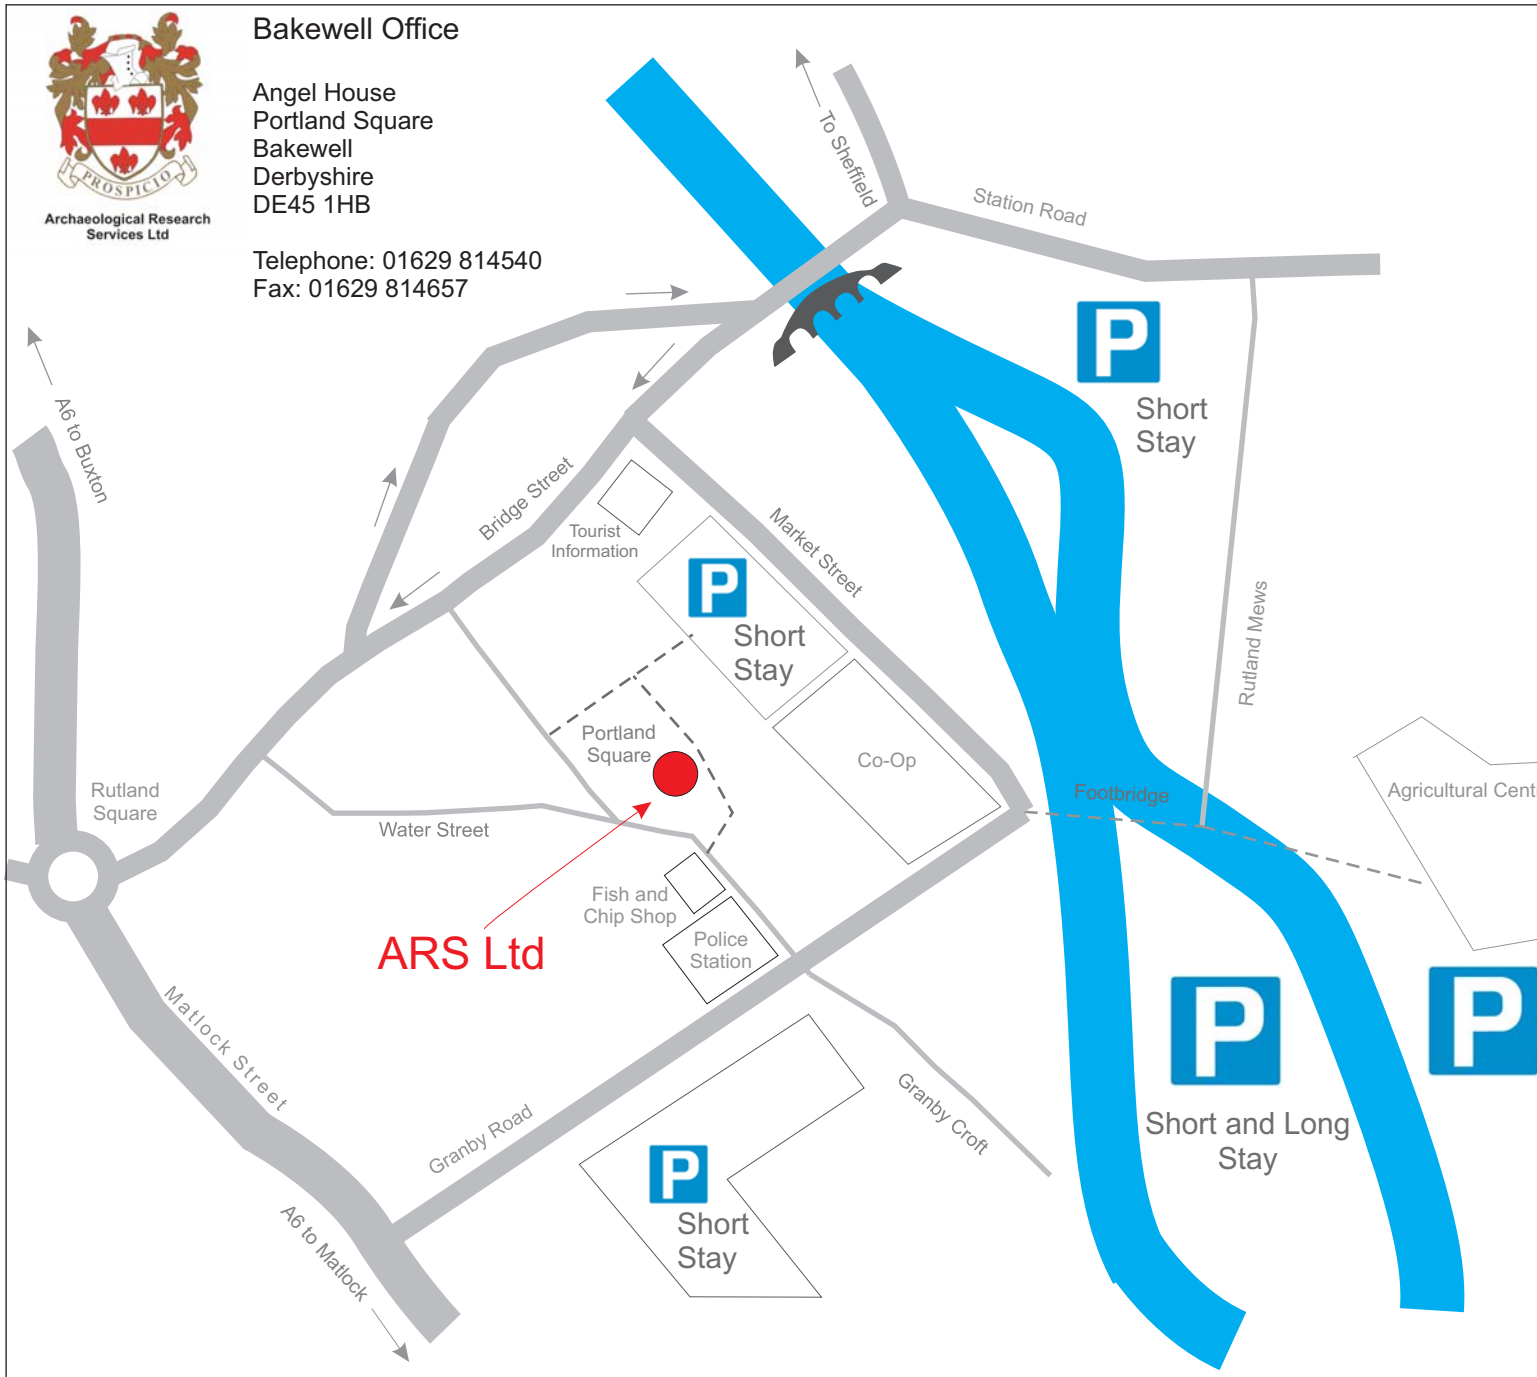

Archaeological Research Services Ltd

Bakewell Office

Angel House
Portland Square
Bakewell
Derbyshire
DE45 1HB

Telephone: 01629 814540
Fax: 01629 814657

Directions from Matlock:

- 1) Head northwest on A6/ Bakewell Road.
- 2) Turn left at A6/ Dale Road North.
- 3) Turn right onto Agricultural Way, then park at the Agricultural Centre.
- 4) Walk over the footbridge and down Granby Road.
- 5) Turn right onto Water Street.
- 6) Turn right into Portland Square and ARS Ltd are located on the left in Angel House, on the second floor.

Directions from Buxton:

- 1) Follow the A6 into Bakewell
- 2) At Rutland Square Roundabout take the 1st exit onto Bridge Street
- 3) Follow the one way system and cross over the bridge
- 4) Turn right onto Station Road, then park at the Rutland Mews car park
- 5) Cross the footbridge and follow the directions above to ARS Ltd.

Directions from Sheffield:

- 1) Follow the A621/Abbeydale Road
- 2) At Owlbar roundabout, take the 3rd exit onto A621/Sheffield Road
- 3) Take the 2nd exit at the roundabout into Baslow
- 4) Take the 1st exit at the roundabout onto the A619
- 5) Turn right onto the A619
- 6) Continue on Baslow Road
- 7) Turn left onto Station Road, then park at the Rutland Mews carp park
- 8) Follow directions above to ARS Ltd.