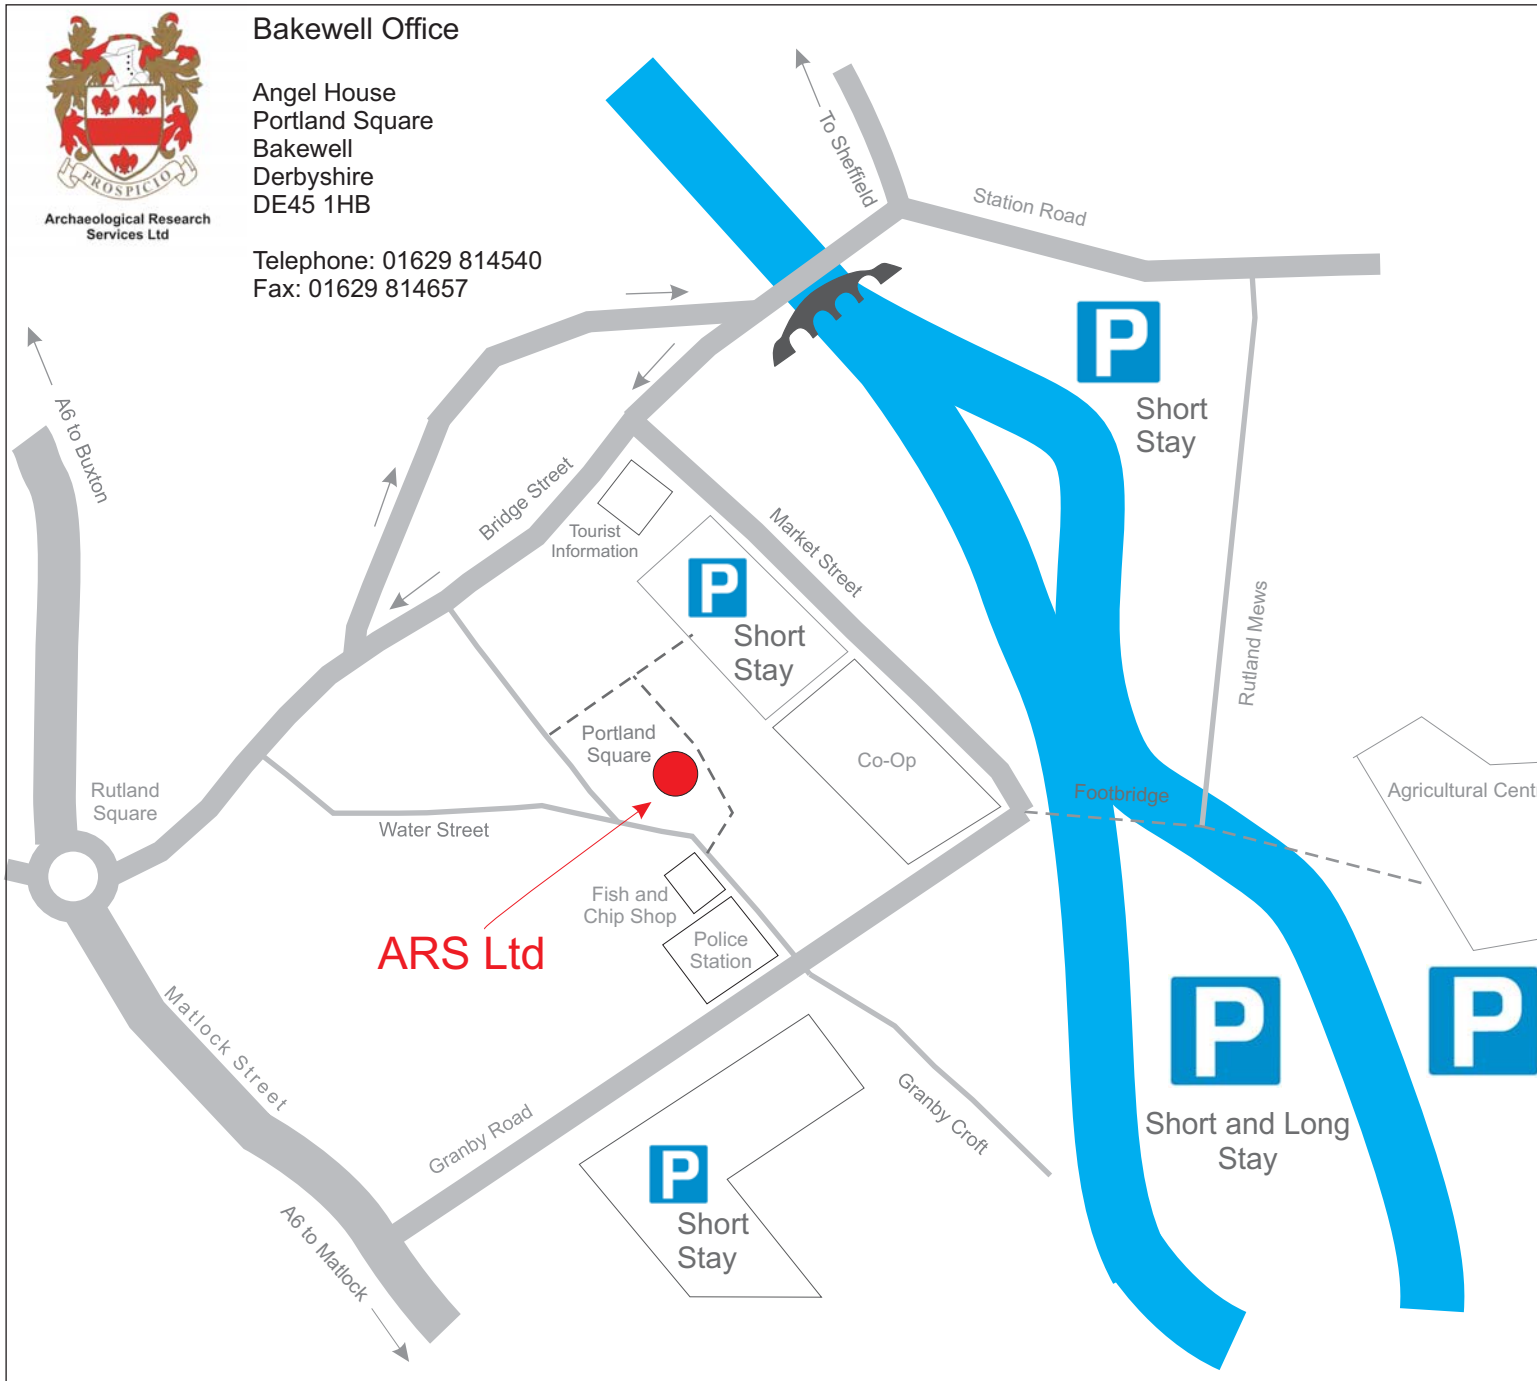

Archaeological Research Services Ltd

Bakewell Office

Angel House
Portland Square
Bakewell
Derbyshire
DE45 1HB

Telephone: 01629 814540
Fax: 01629 814657

Directions from Matlock:

- 1) Head northwest on A6/ Bakewell Road.
- 2) Turn left at A6/ Dale Road North.
- 3) Turn right onto Agricultural Way, then park at the Agricultural Centre.
- 4) Walk over the footbridge and down Granby Road.
- 5) Turn right onto Water Street.
- 6) Turn right into Portland Square and ARS Ltd are located on the left in Angel House, on the second floor.

Directions from Buxton:

- 1) Follow the A6 into Bakewell
- 2) At Rutland Square Roundabout take the 1st exit onto Bridge Street
- 3) Follow the one way system and cross over the bridge
- 4) Turn right onto Station Road, then park at the Rutland Mews car park
- 5) Cross the footbridge and follow the directions above to ARS Ltd.

Directions from Sheffield:

- 1) Follow the A621/Abbeydale Road
- 2) At Owl Bar roundabout, take the 3rd exit onto A621/Sheffield Road
- 3) Take the 2nd exit at the roundabout into Baslow
- 4) Take the 1st exit at the roundabout onto the A619
- 5) Turn right onto the A619
- 6) Continue on Baslow Road
- 7) Turn left onto Station Road, then park at the Rutland Mews carp park
- 8) Follow directions above to ARS Ltd.